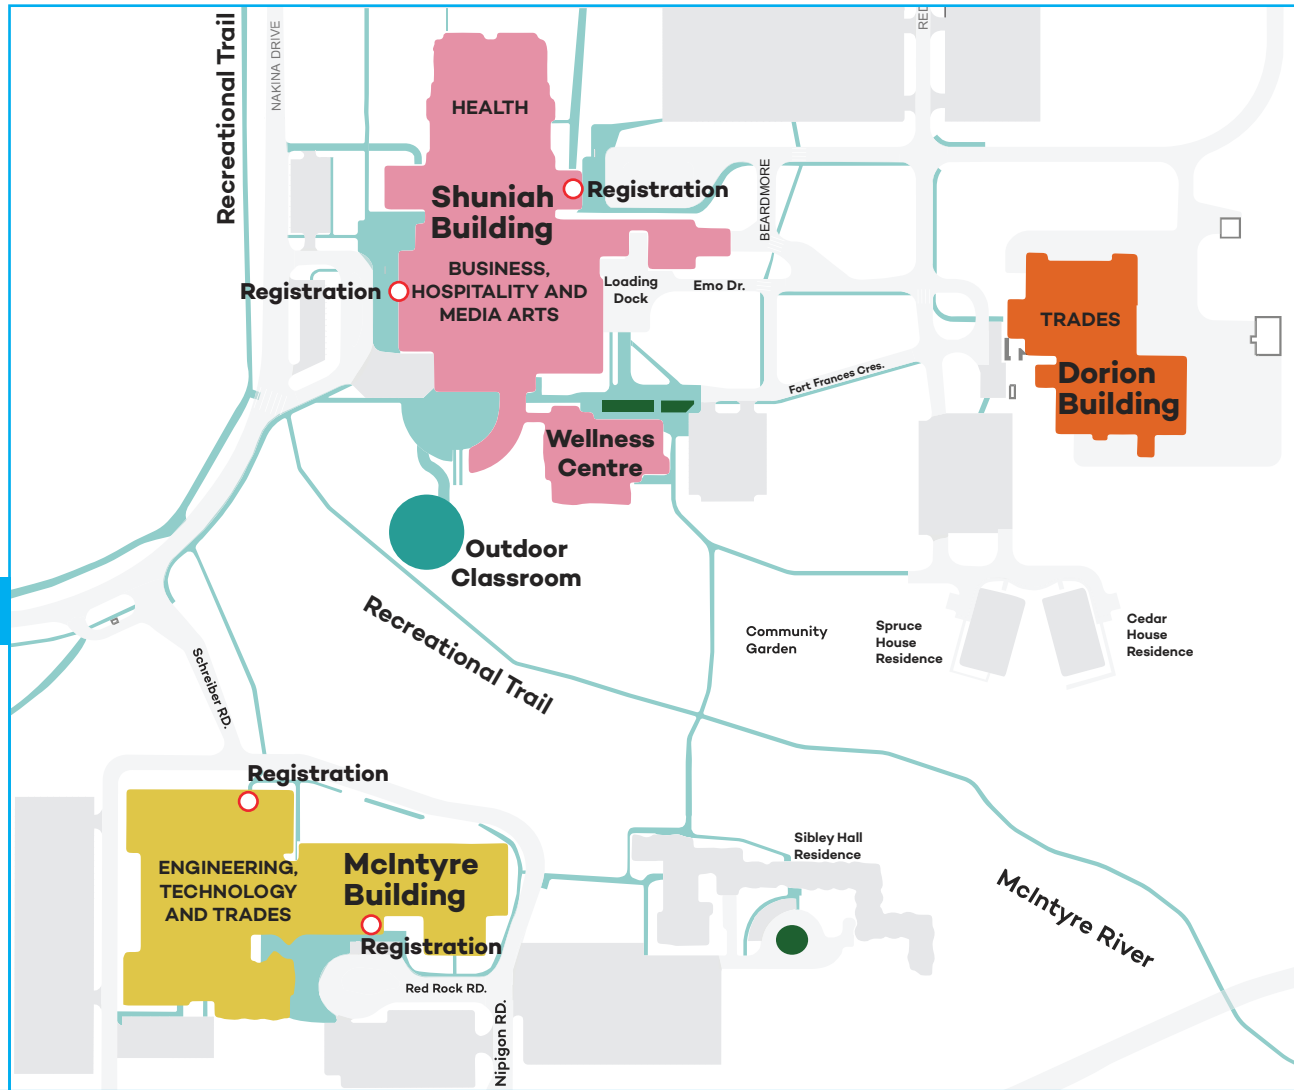

## TOURS

### Main Campus

**Tours at Shuniah**  
11:30am, 12:30pm,  
and 1:30pm

**McIntyre, Dorion**  
Tours Available

### Aviation Centre of Excellence

Located at 2003  
Derek Burney Drive.  
Tours available.

# PROGRAM LOCATIONS

Program/Services	Building
Academic Upgrading <b>TRADE SHOW</b>	SHUNIAH
General Arts & Science <b>TRADE SHOW</b>	SHUNIAH
Health Informatics <b>TRADE SHOW</b>	SHUNIAH
Aviation - Flight Management <b>LAB/CLASSROOM</b>	AVIATION CENTER OF EXCELLENCE
Aircraft Maintenance <b>LAB/CLASSROOM</b>	AVIATION CENTER OF EXCELLENCE
Business - Accounting <b>TRADE SHOW</b>	SHUNIAH
Business - Human Resources <b>TRADE SHOW</b>	SHUNIAH
Human Resources Management <b>TRADE SHOW</b>	SHUNIAH
Business - Marketing <b>TRADE SHOW</b>	SHUNIAH
Culinary Management	SHUNIAH
Film Production <b>TRADE SHOW</b>	SHUNIAH
Interactive Media Development <b>TRADE SHOW</b>	SHUNIAH
Aerospace Manufacturing <b>LAB/CLASSROOM</b>	MCINTYRE
Civil Engineering <b>LAB/CLASSROOM</b>	MCINTYRE
Computer Programming <b>LAB/CLASSROOM</b>	MCINTYRE
Electronic Engineering Tech. <b>LAB/CLASSROOM</b>	MCINTYRE